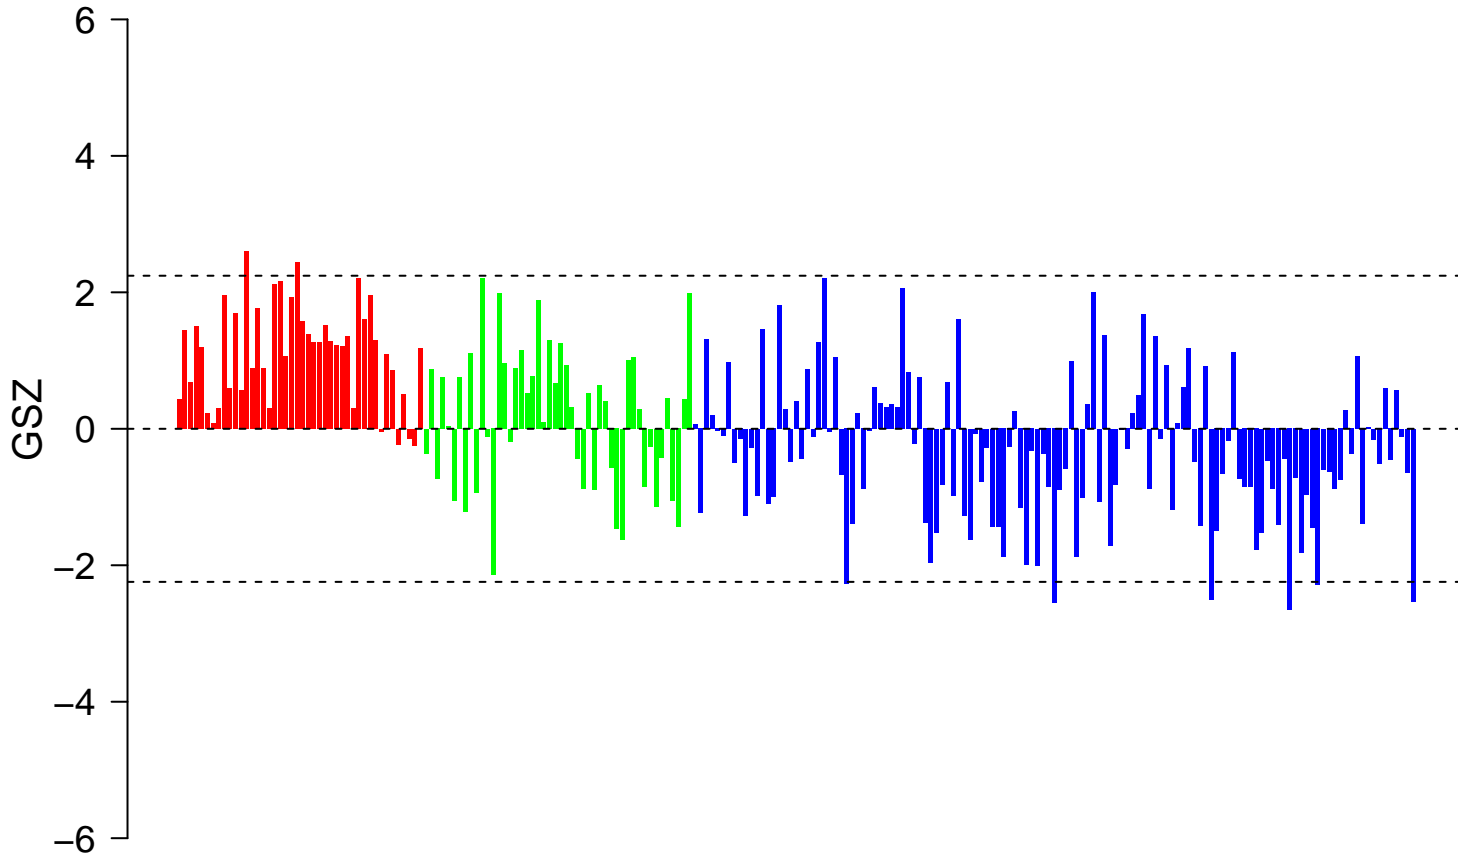

HU_GENOTOXIN_ACTION_DIRECT_VS_INDIRECT_24HR

HU_GENOTOXIN_ACTION_DIRECT_VS_INDIRECT_24HR

■ on
■ -
□ off

HU_GENOTOXIN_ACTION_DIRECT_VS_INDIRECT_24HR