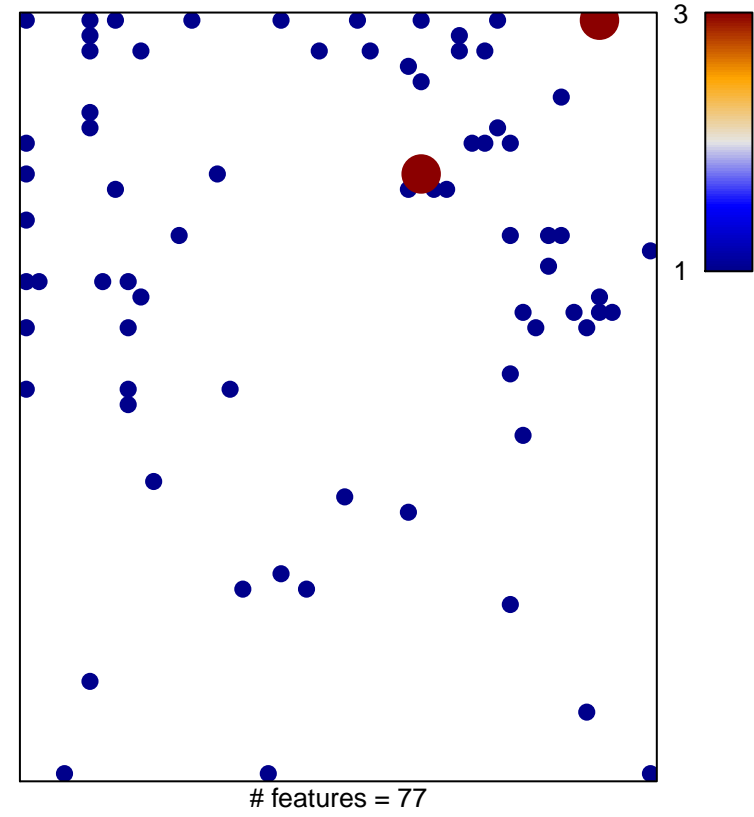

HU_GENOTOXIN_ACTION_DIRECT_VS_INDIRECT_24HR

HU_GENOTOXIN_ACTION_DIRECT_VS_INDIRECT_24HR

■ on
■ -
□ off

HU_GENOTOXIN_ACTION_DIRECT_VS_INDIRECT_24HR