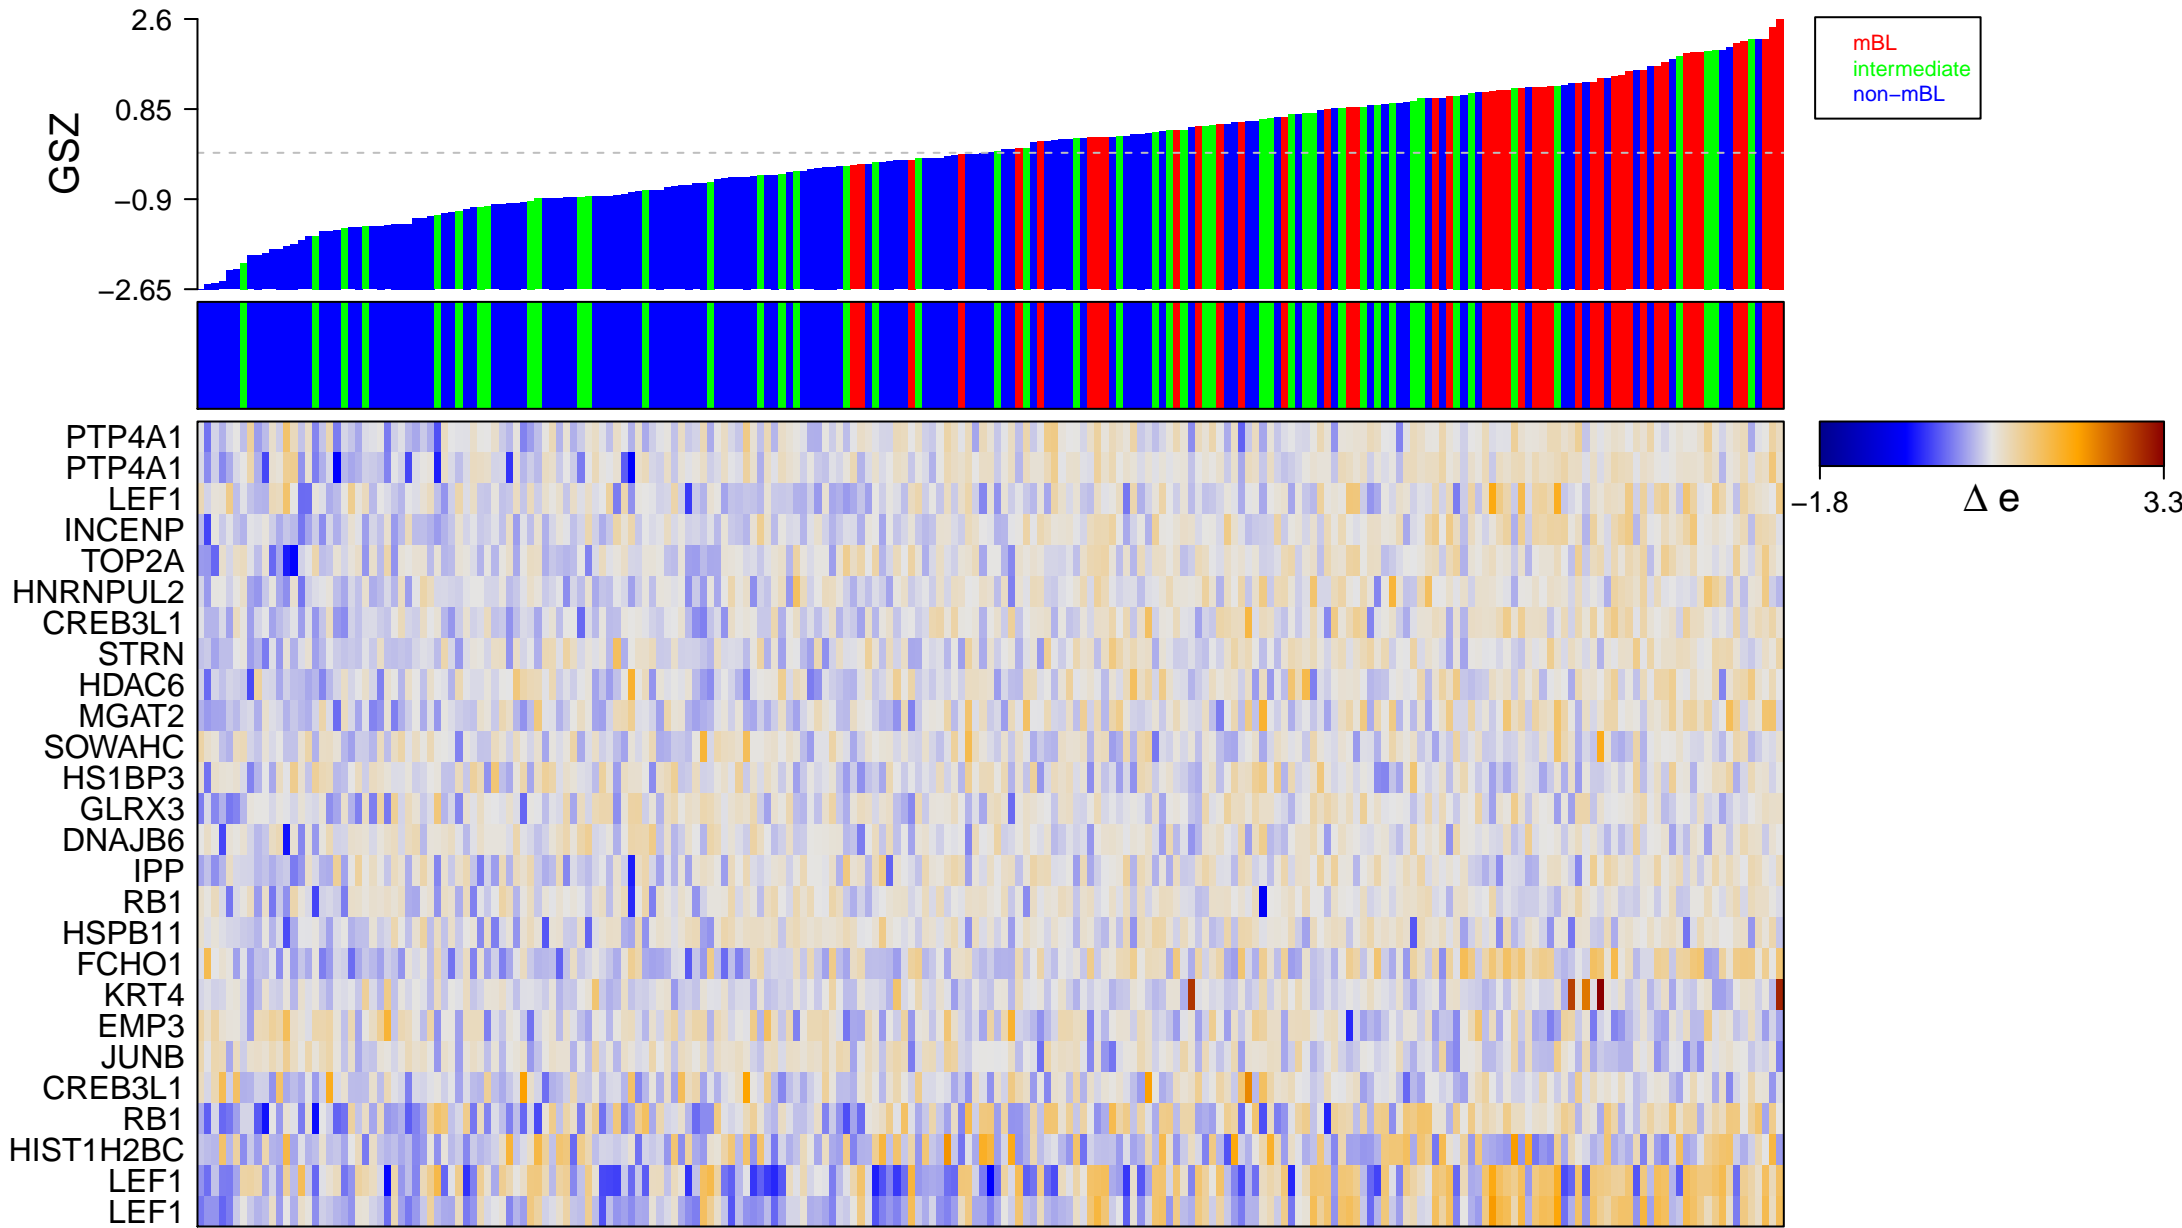

HU_GENOTOXIN_ACTION_DIRECT_VS_INDIRECT_24HR

HU_GENOTOXIN_ACTION_DIRECT_VS_INDIRECT_24HR

■ on
■ -
□ off

HU_GENOTOXIN_ACTION_DIRECT_VS_INDIRECT_24HR